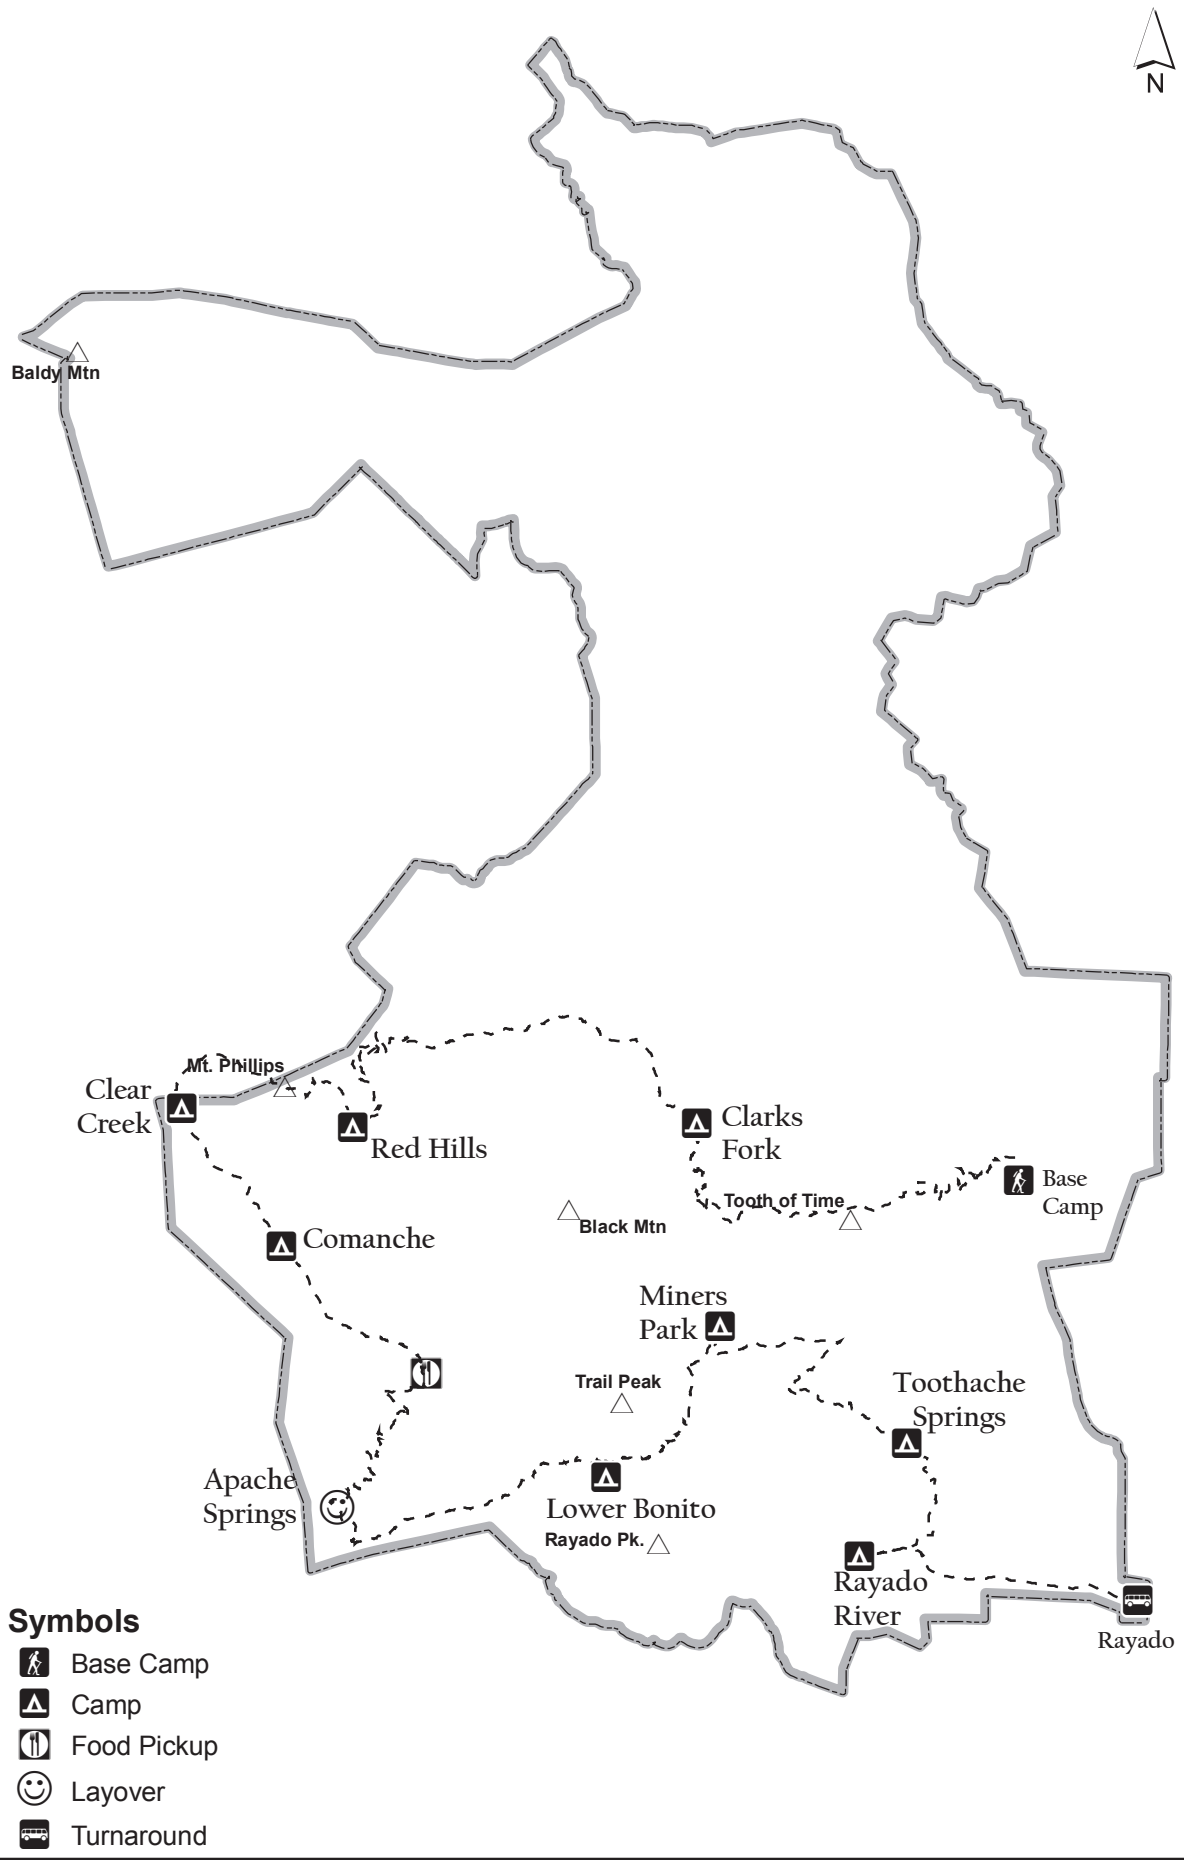

Itinerary 8

Miles/Elevation per day

Symbols

- Base Camp
- Camp
- Food Pickup
- Layover
- Turnaround